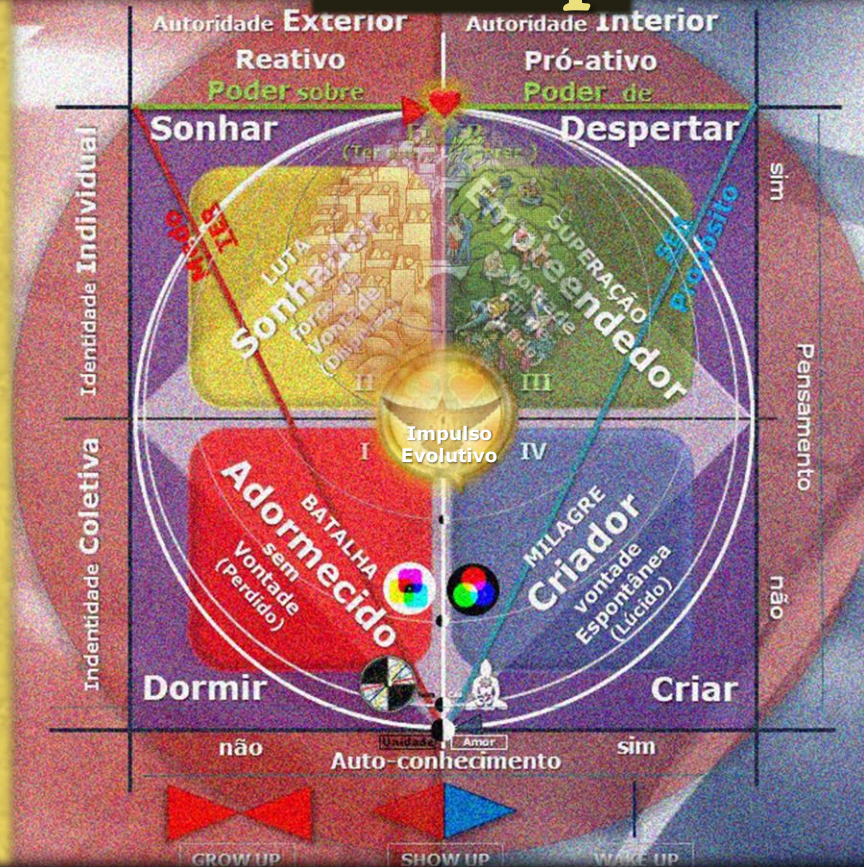

# *The Master Key to Unity*

$\approx 1/137$

*Revealing Purpose and Destiny of Human Being,*

*Revealing Purpose and Destiny of Human Being,*

## Unificação de todas as Forças

GUTz - Global Unifield Theory zero

**COACHING 5.0**  
WE ARE THE CREATOR

**Temporary Exhibition**  
31 October || November 2022

# A Cosmic Journey from Alpha to Omega

## RoadMap

In the Process of Grow Up, [with the Mind], the Absolute Inter-objectivity is the Incorruptible Immanent Unity

In the Process of Wake Up, (through the Heart), the Absolute inter-subjectivity is the Incondicional Transcendent Love